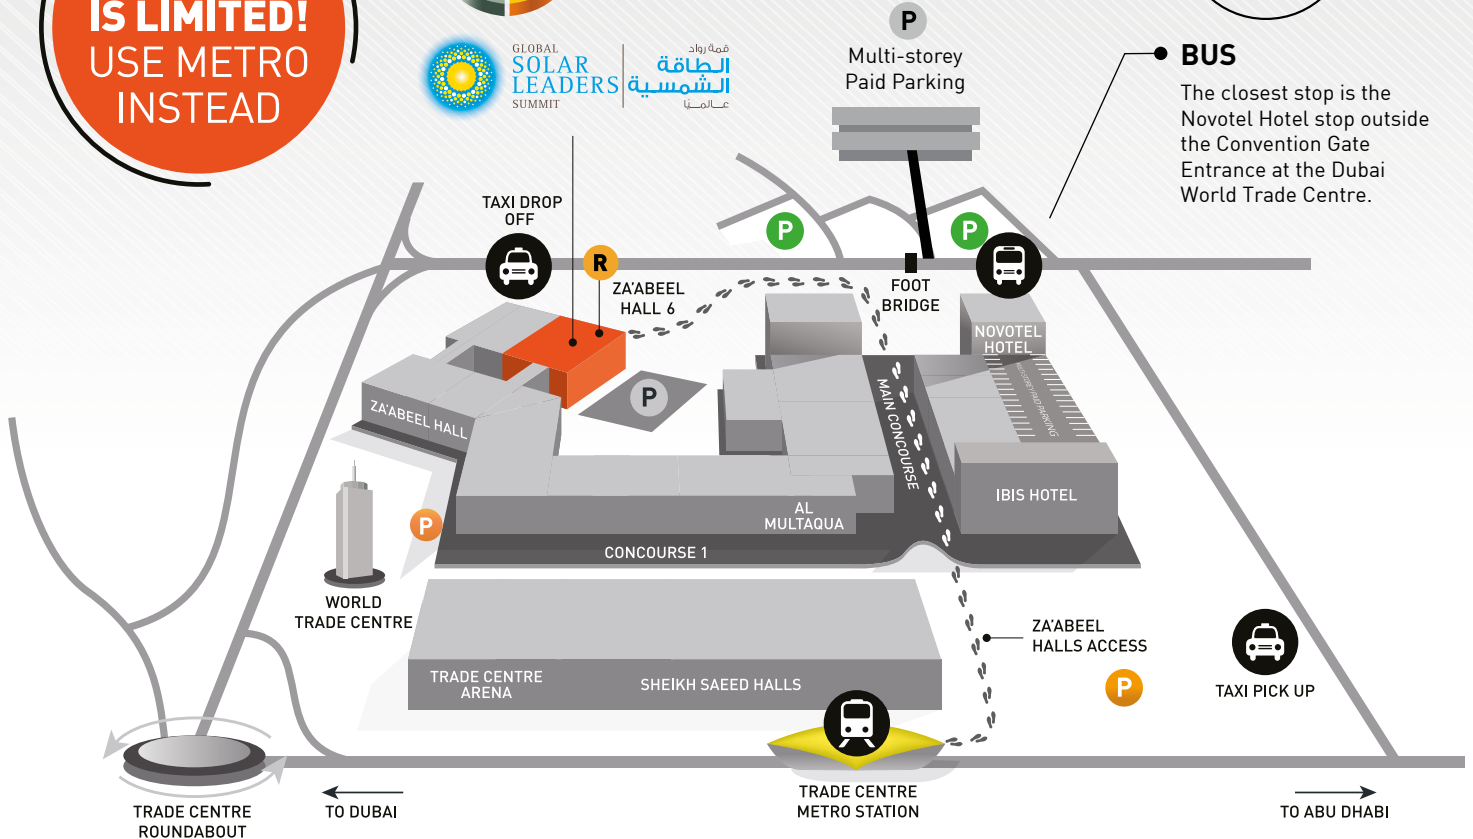

**PARKING IS LIMITED!
USE METRO
INSTEAD**

BUS

The closest stop is the Novotel Hotel stop outside the Convention Gate Entrance at the Dubai World Trade Centre.

TAXI
Book a taxi on
+971 (0)4 208 08 08

METRO

Dubai World Trade Centre metro station is on the Red Line and the venue is only a 2 minute walk from the station.

Recommended

Parking

This is very limited – and we would recommend taking the metro to avoid the queues.

P Paid Parking

P Free Parking

P Paid / Valet parking

Registration point

R